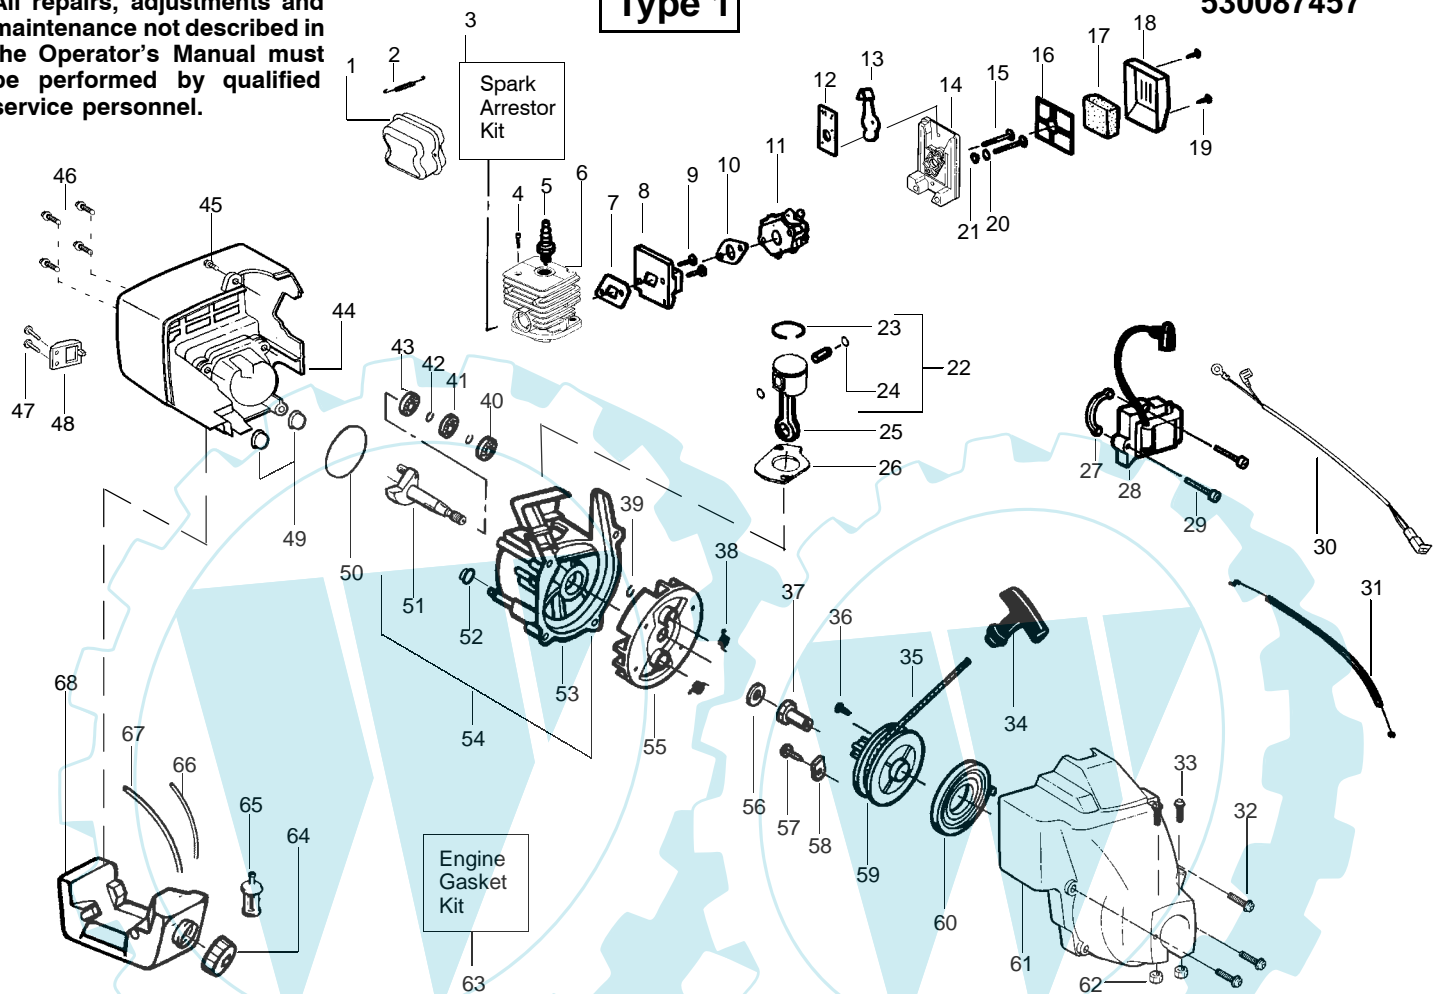

**SPAREPARTS
530087457**

Type 1

Ref.	Part No.	Description	Ref.	Part No.	Description	Ref.	Part No.	Description
1.	530069660	Kit - Muffler (incl. 2,3)	25.	*****	Kit-Conn. Rod Ass'y.	51.	530054753	Assy-Crankshaft
2.	530042088	Spring-Muffler	26.	*****	Gasket-Cylinder (Kit)	52.	530036792	Isolator-C'Case
3.	530071391	Kit-Spark Arrestor	27.	530036145	Spacer-Module	53.	530012491	Assy-Crankcase
4.	530015953	Screw-Cylinder	28.	530039163	Module-Ignition			(Incl. 40-43)
5.	Champion	Spark Plug (RCJ 6Y)	29.	530015954	Screw	54.	530071360	Assy-C'case & C'shaft
6.	*****	Kit - Cylinder	30.	530047278	Assy-Switch Wire			(Incl. 39,51,53)
7.	*****	Gasket-Cyl./Carb.(Kit)	31.	530036744	Assy-Throttle Cable	55.	530069886	Assy-Flywheel
8.	530055459	Adaptor-Carb.	32.	530015810	Screw	56.	530015828	Washer-Flat
9.	530016014	Screw	33.	530016072	Screw	57.	530015775	Screw
10.	*****	Gasket-Carb. (Kit)	34.	530027569	Handle-Starter	58.	530053985	Retainer-Pulley
11.	530069754	Kit - Carburetor Ass'y (Incl. Limiter Cap)	35.	530069232	Kit - Rope	59.	530069400	Kit-Starter Pulley
12.	530038747	Plate-Choke Mounting	36.	530016326	Screw			(Incl. 36)
13.	530038686	Shutter-Choke	37.	530027953	Coupling-Drive	60.	530042085	Spring-Starter
14.	530052431	Box-Air	38.	530023817	Spring-Starter Dog	61.	530071527	Assy. - Fan Housing
15.	530016353	Screw	39.	530015941	Retain. Ring-C'shaft	62.	530015768	Nut
16.	530036569	Plate - Filter Support	40.	530055728	Bearing-Outer	63.	*****	Kit-Engine Gasket
17.	530036575	Air Filter- Foam	41.	530019264	Seal-C'case			(Incl. 7,10,26,50)
18.	530036568	Cover-Air Filter	42.	530015945	Retainer Ring-C'case	64.	530014347	Assy-Fuel Cap
19.	530015880	Screw	43.	530032125	Bearing-Inner	65.	530095646	Assy-Fuel Pickup
20.	530015852	Spacer-Choke	44.	530049707	Shroud-Rear	66.	530069216	Kit-Fuel Line
21.	530015254	Washer	45.	530015934	Screw	67.	530069247	Kit-Fuel Line
22.	*****	Kit - Piston (Incl. 23, 24 & Pin)	46.	530015810	Screw	68.	530049299	Assy-Fuel Tank (Incl. cap, lines,filter)
23.	530055120	Ring-Piston	47.	530015765	Screw			
24.	530015162	Ret.-Piston Pin	48.	530037045	Guard-Muffler			
			49.	530036793	Isolator-Shroud			
			50.	*****	O-Ring-C'case/Shrd (Kit)			

✓ = NEW PART NUMBER FOR THIS IPL

* = REFER TO THE SERVICE REFERENCE INDICATED FOR MORE INFORMATION. (LOCATED AT END OF IPL)