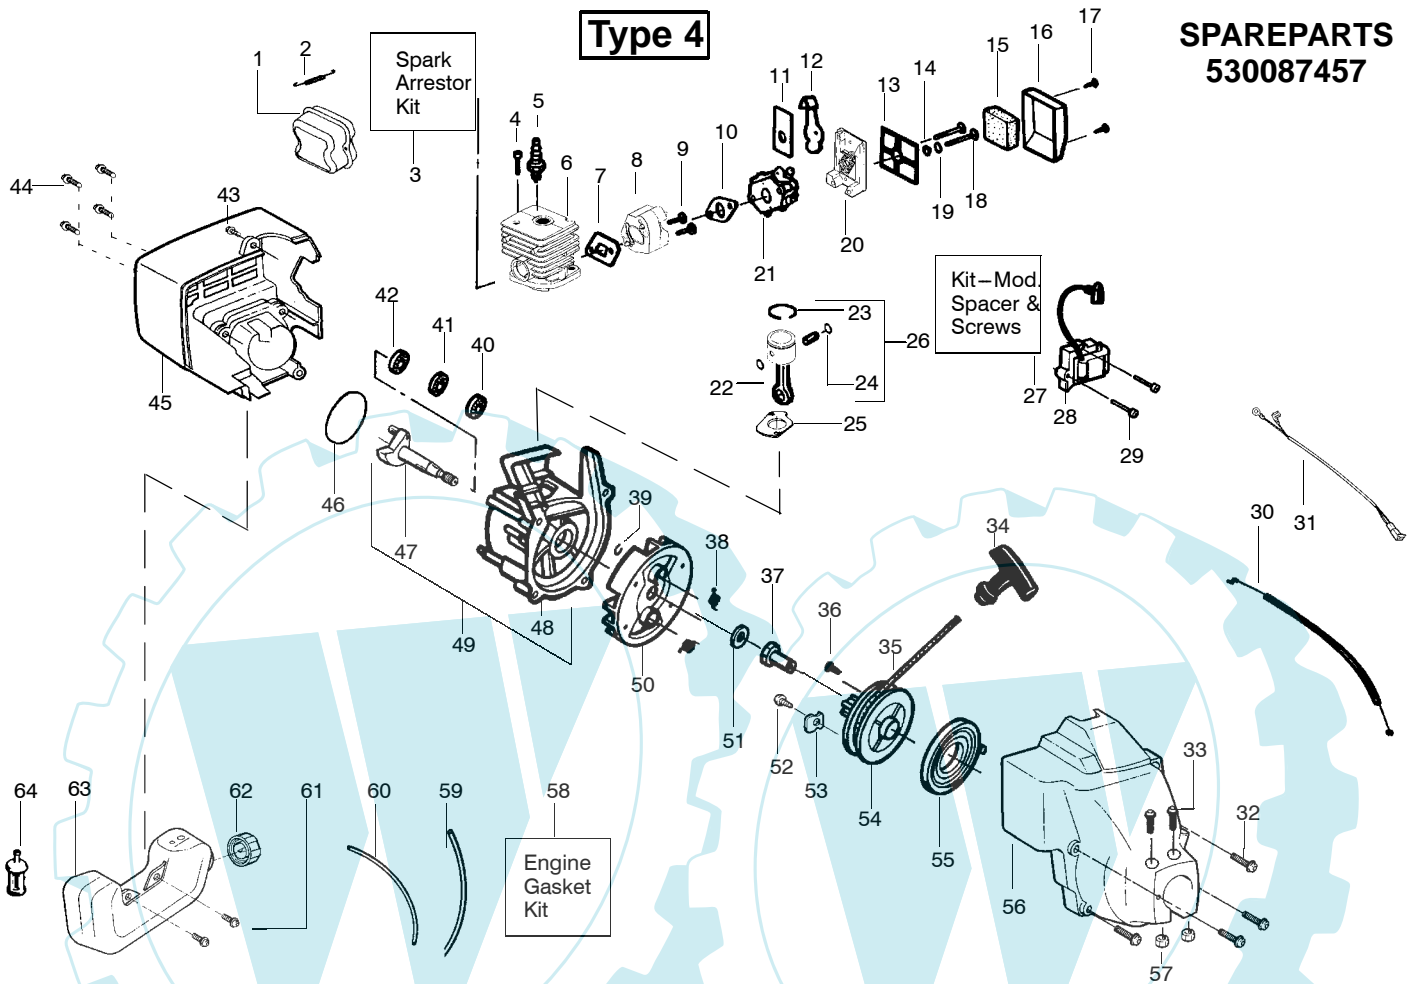

SPAREPARTS 530087457

Type 4

Ref.	Part No.	Description	Ref.	Part No.	Description	Ref.	Part No.	Description
1.	530071396	Kit-Muffler	25.	530071257	Gasket-Cylinder(kit)	48.	530071627	Assy-Crankcase (Incl 40-42)
2.	530042088	Spring-Muffler	26.	530069987	Kit-Piston (Incl. 23, 24)	49.	530071624	Assy-C'case & C'shaft (Incl.39,47,48)
3.	530071391	Kit-Spark Arrestor	27.	530071731	Kit-Spacer/Screws	50.	530069886	Assy-Flywheel
4.	530015953	Screw	28.	530039163	Ignition Module	51.	530015828	Washer-Flat
5.	Champion	Spark Plug (RCJ 6Y)	29.	530016357	Screw	52.	530016224	Screw
6.	530069757	Kit-Cylinder	30.	530036744	Assy-Throttle Cable	53.	530053985	Retainer-Pulley
7.	530071257	Gasket- Adpt(kit)	31.	530047278	Assy-Switch Wire	54.	530069400	Kit-Starter Pulley (Incl. 36)
8.	530057634	Carb. Adaptor	32.	530015810	Screw	55.	530042085	Starter Spring
9.	530016014	Screw	33.	530015767	Screw	56.	530053697	Assy-Fan Housing
10.	530071257	Gasket-Carb. (kit)	34.	530027569	Starter Handle	57.	530015768	Locknut
11.	530038747	Choke Plate	35.	530069232	Kit-Rope	58.	530071257	Kit-Engine Gasket (Incl. 7,10,25,46)
12.	530038686	Choke Shutter	36.	530016392	Screw	59.	530069216	Kit-Fuel Line
13.	530036569	Filter Plate	37.	530027953	Drive Coupling	60.	530069247	Kit-Fuel Line
14.	530015254	Washer	38.	530023817	Starter Dog Spring	61.	530016379	Retainer
15.	530036575	Air Filter Foam	39.	530015941	Retain. Ring-C'shaft	62.	530014347	Assy-Fuel Cap
16.	530036568	Air Filter Cover	40.	530055728	Outer Bearing	63.	530056731	Assy-Fuel Tank
17.	530016349	Screw	41.	530071615	Kit-C'case Seal	64.	530095646	Assy-Fuel Pickup
18.	530016393	Screw	42.	530032125	Inner Bearing			
19.	530015852	Choke Spacer	43.	530015934	Screw			
20.	530052431	Air Box	44.	530015810	Screw			
21.	530071635	Kit-Carburetor Ass'y. (WT-631)	45.	530057026	Rear Shroud			
22.	530069615	Assy-Connecting Rod	46.	530071257	O-ring-C'case(kit)			
23.	530012472	Piston Ring	47.	530054753	Assy-Crankshaft			
24.	530015162	Piston Pin Retainer						

✓ = NEW PART NUMBER FOR THIS IPL

★ = REFER TO THE SERVICE REFERENCE INDICATED FOR MORE INFORMATION. (LOCATED AT END OF IPL)