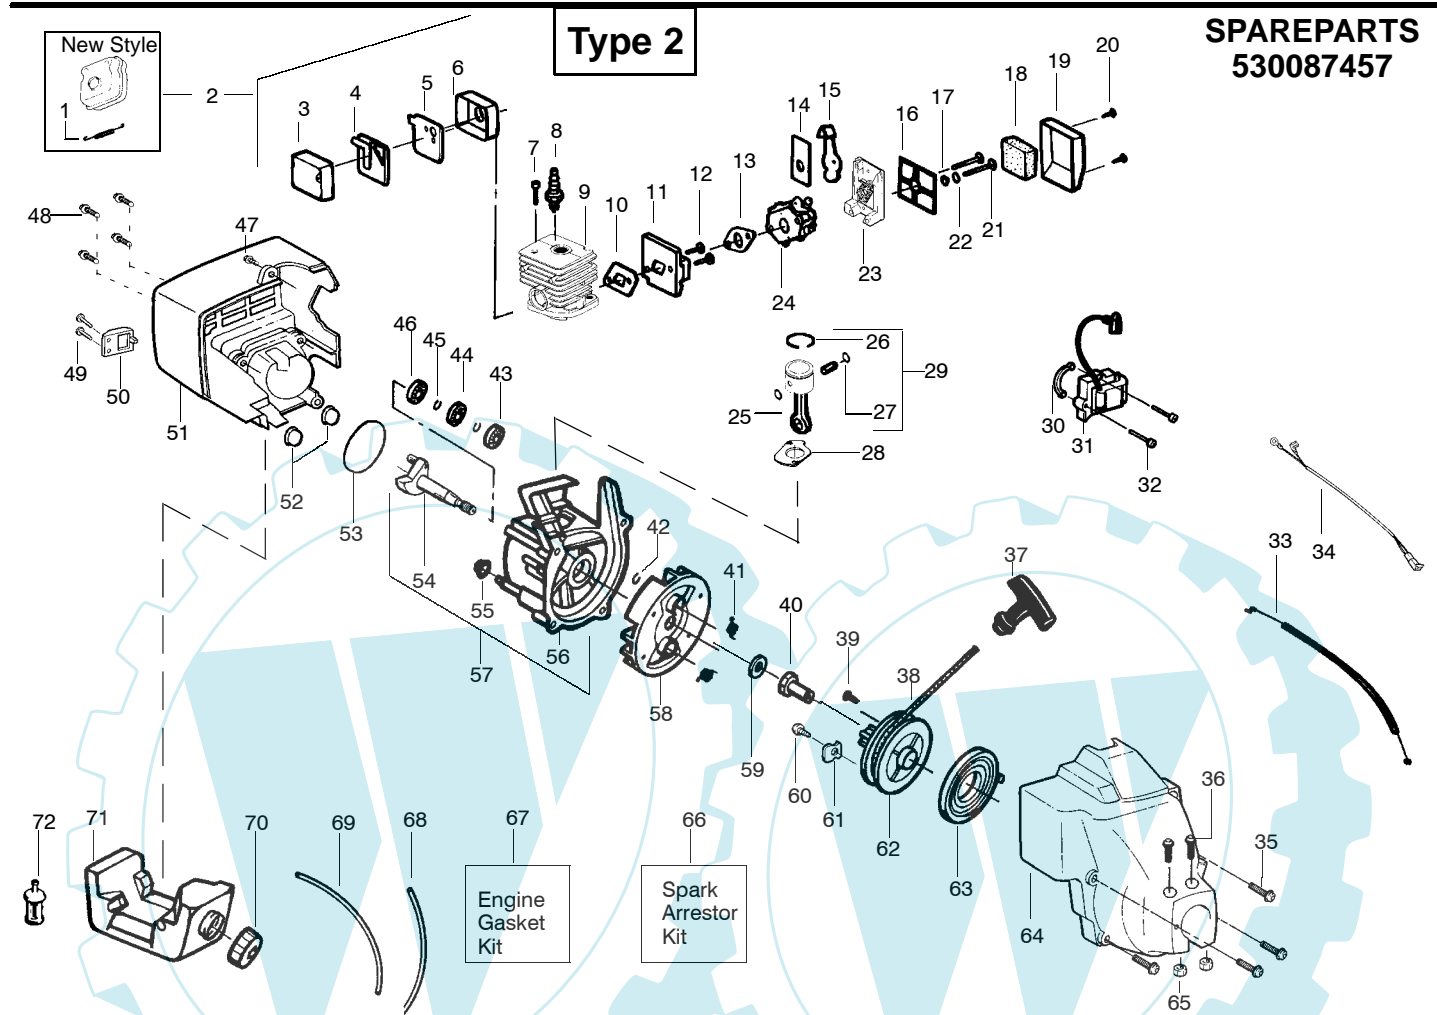

Ref.	Part No.	Description	Ref.	Part No.	Description	Ref.	Part No.	Description
1.	-	Muffler Spring	24.	530069754	Carburetor Ass'y. Kit	51.	530049707	Rear Shroud
	530016197	Old Style			(Includes Limiter Cap)	52.	530036793	Isolator-Shroud
	530042088	New Style	25.	*****	Connecting Rod Ass'y.	53.	*****	Gasket-C'case(kit)
2.	-	Muffler Kit	26.	530012472	Piston Ring	54.	530014532	Crankshaft Ass'y.
		(Incls. 3-6)	27.	530015162	Piston Pin Retainer	55.	530053725	Isolator-Crankcase
	530069989	Old Style	28.	*****	Gasket-Cylinder(kit)	56.	530014861	Crankcase Ass'y.
	530071390	New Style	29.	*****	Piston Kit			(Incl 43-46)
3.	530036578	Muffler Body	30.	530036145	Spacer- Ignit. Module	57.	530014729	C'case & C'shaft Assy.
4.	530053500	Muffler Baffle-Exit	31.	530039163	Ignition Module			(Incl.42,54,56)
5.	530053499	Muffler Baffle-First	32.	530015954	Screw	58.	530069886	Flywheel Ass'y.
6.	530036577	Muffler Cover	33.	530036744	Throttle Cable Ass'y.	59.	530015828	Washer-Flat
7.	530015953	Screw	34.	530047278	Switch Wire Ass'y.	60.	530016224	Screw
8.	Champion	Spark Plug (RCJ 6Y)	35.	530015810	Screw	61.	530053985	Retainer-Pulley
9.	*****	Cylinder Kit	36.	530015767	Screw	62.	530069400	Starter Pulley Kit
10.	*****	Gasket- Adpt(kit)	37.	530027569	Starter Handle			(Incl. 39)
11.	530055459	Carb. Adaptor	38.	530069232	Rope Kit	63.	530042085	Starter Spring
12.	530016014	Screw	39.	530016080	Screw	64.	530053697	Fan Housing Ass'y.
13.	*****	Gasket-Carb.(kit)	40.	530027953	Drive Coupling	65.	530015768	Locknut
14.	530038747	Choke Plate	41.	530023817	Starter Dog Spring	66.	-	Spark Arrestor Kit
15.	530038686	Choke Shutter	42.	530015941	Retain. Ring-C'shaft			Old Style
16.	530036569	Filter Plate	43.	530032124	Outer Bearing			New Style
17.	530015254	Washer	44.	530019179	C'case Seal	67.	*****	Engine Gasket Kit
18.	530036575	Air Filter Foam	45.	530015945	RetainerRing-C'case			(Incl. 10,13,28,53)
19.	530036568	Air Filter Cover	46.	530032125	Inner Bearing	68.	530069216	Kit-Fuel Line
20.	530015880	Screw	47.	530015934	Screw	69.	530069247	Kit-Fuel Line
21.	530016353	Screw	48.	530015810	Screw	70.	530014347	Fuel Cap Ass'y.
22.	530015852	Choke Spacer	49.	530015675	Screw	71.	530049299	Fuel Tank Ass'y.
23.	530052431	Air Box	50.	530037045	Muffler Guard	72.	530095646	Fuel Pickup Ass'y.

✓ = NEW PART NUMBER FOR THIS IPL

* = REFER TO THE SERVICE REFERENCE INDICATED FOR MORE INFORMATION. (LOCATED AT END OF IPL)