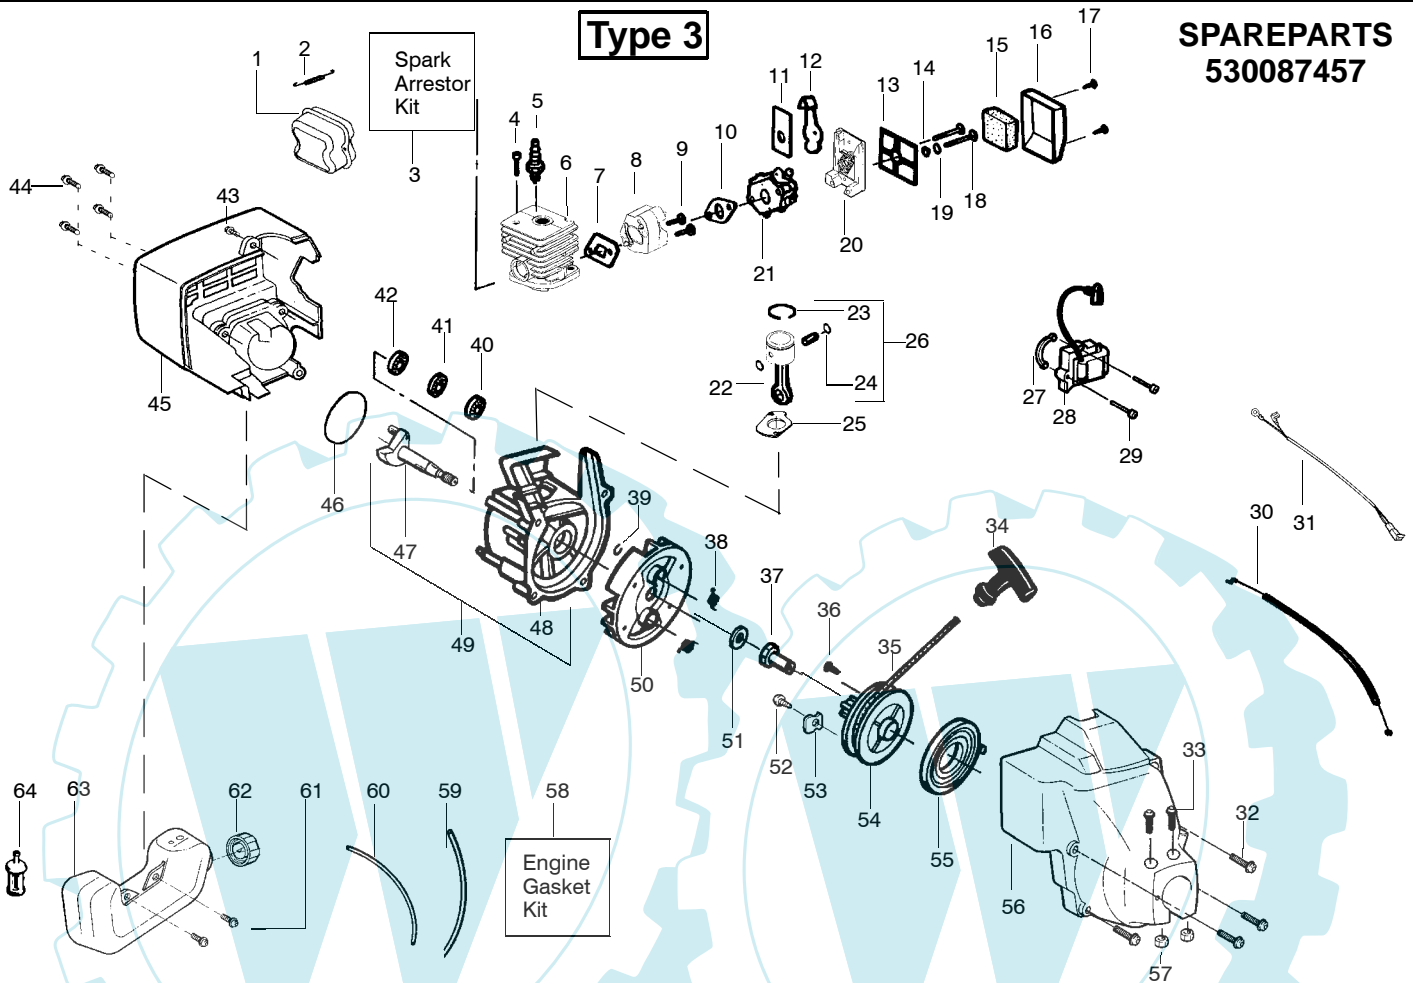

**SPAREPARTS
530087457**

Type 3

Ref.	Part No.	Description	Ref.	Part No.	Description	Ref.	Part No.	Description
1.	530071396	Kit-Muffler	25.	530071257	Gasket-Cylinder(kit)	48.	530012491	Assy-Crankcase (Incl 40-42)
2.	530042088	Spring-Muffler	26.	530069987	Kit-Piston (Incl. 23, 24)	49.	530071360	Assy-C'case & C'shaft (Incl.39,47,48)
3.	530071391	Kit-Spark Arrestor	27.	530036145	Spacer- Ignit. Module	50.	530069886	Assy-Flywheel
4.	530015953	Screw	28.	530039163	Ignition Module	51.	530015828	Washer-Flat
5.	Champion	Spark Plug (RCJ 6Y)	29.	530015954	Screw	52.	530016224	Screw
6.	530069757	Kit-Cylinder	30.	530036744	Assy-Throttle Cable	53.	530053985	Retainer-Pulley
7.	530071257	Gasket- Adpt(kit)	31.	530047278	Assy-Switch Wire	54.	530069400	Kit-Starter Pulley (Incl. 36)
8.	530056403	Carb. Adaptor	32.	530015810	Screw	55.	530042085	Starter Spring
9.	530016014	Screw	33.	530015767	Screw	56.	530053697	Assy-Fan Housing
10.	530071257	Gasket-Carb. (kit)	34.	530027569	Starter Handle	57.	530015768	Locknut
11.	530038747	Choke Plate	35.	530069232	Kit-Rope	58.	530071257	Kit-Engine Gasket (Incl. 7,10,25,46)
12.	530038686	Choke Shutter	36.	530016080	Screw	59.	530069216	Kit-Fuel Line
13.	530036569	Filter Plate	37.	530027953	Drive Coupling	60.	530069247	Kit-Fuel Line
14.	530015254	Washer	38.	530023817	Starter Dog Spring	61.	530016379	Retainer
15.	530036575	Air Filter Foam	39.	530015941	Retain. Ring-C'shaft	62.	530014347	Assy-Fuel Cap
16.	530036568	Air Filter Cover	40.	530055728	Outer Bearing	63.	530056731	Assy-Fuel Tank
17.	530015880	Screw	41.	530071615	Kit-C'case Seal	64.	530095646	Assy-Fuel Pickup
18.	530016353	Screw	42.	530032125	Inner Bearing			
19.	530015852	Choke Spacer	43.	530015934	Screw			
20.	530052431	Air Box	44.	530015810	Screw			
21.	---	Kit-Carburetor Ass'y. (WA-226) (WT-631)	45.	530057026	Rear Shroud			
22.	530071635	Assy-Connecting Rod	46.	530071257	O-ring-C'case(kit)			
23.	530012472	Piston Ring	47.	530054753	Assy-Crankshaft			
24.	530015162	Piston Pin Retainer						

✓ = NEW PART NUMBER FOR THIS IPL

* = REFER TO THE SERVICE REFERENCE INDICATED FOR MORE INFORMATION. (LOCATED AT END OF IPL)