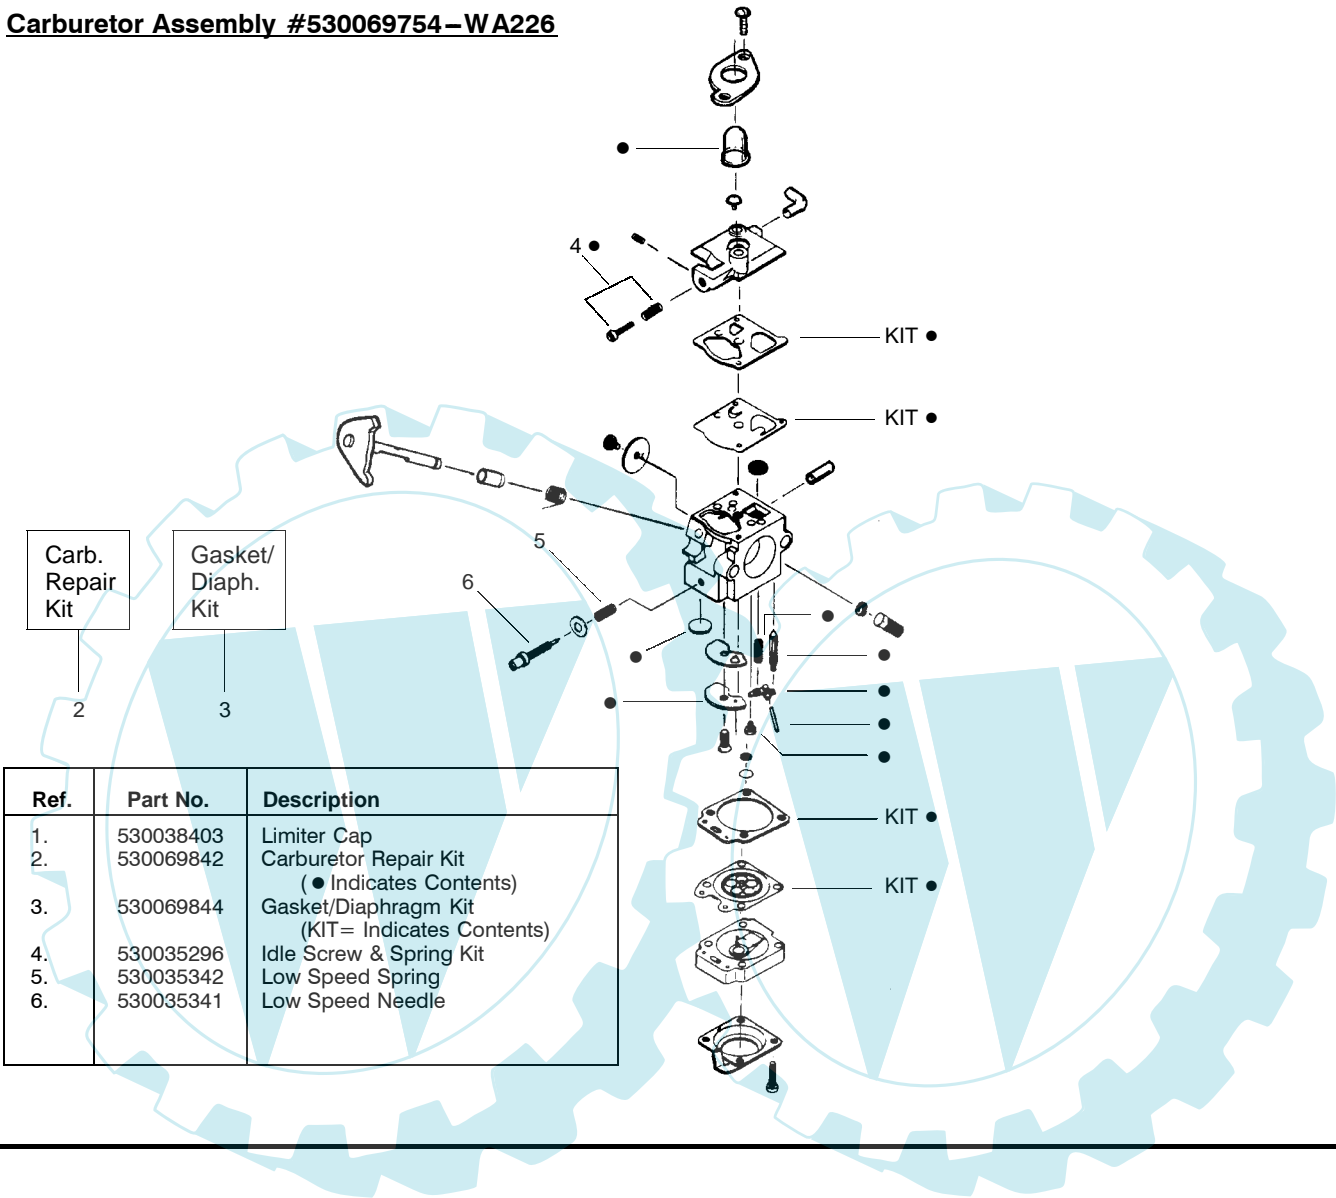

✓ = NEW PART NUMBER FOR THIS IPL

★ = REFER TO THE SERVICE REFERENCE INDICATED FOR MORE INFORMATION. (LOCATED AT END OF IPL)

Carburetor Assembly #530069754-WA226

Carb. Repair Kit
2

Gasket/Diaph. Kit
3

Ref.	Part No.	Description
1.	530038403	Limiter Cap
2.	530069842	Carburetor Repair Kit (● Indicates Contents)
3.	530069844	Gasket/Diaphragm Kit (KIT= Indicates Contents)
4.	530035296	Idle Screw & Spring Kit
5.	530035342	Low Speed Spring
6.	530035341	Low Speed Needle